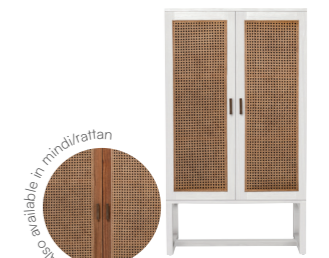

RITA
shown in mike white / rattan
Small cabinet **81w 42d 142h**