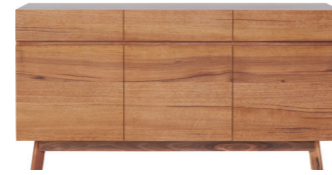

MONACO
shown in reclaimed teak
160w 45d 85h

MONACO
shown in reclaimed teak
200w 45d 85h

HAMPTONS
shown in acacia two tone
166w 47d 91h
180w 47d 91h

HARPER
shown in Australian wormy chestnut
4 Door 210w 46d 80h