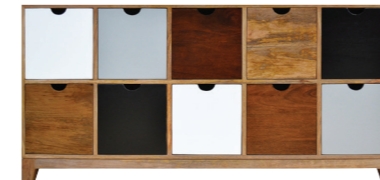

PORTO
shown in mangowood clear / multi
10 drawer buffet 182w 40d 85h