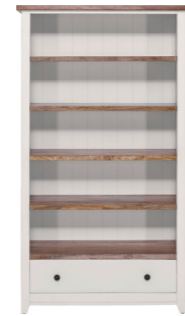

PORTO
shown in mangowood clear / multi
Shelf unit big **75w 40d 167h**

PORTO
shown in mangowood clear / multi
Tall unit **50w 40d 146h**

KOTE
shown in rosewood
Zig Zag bookshelf **120w 30d 180h**

LAWSON
shown in Tasmanian blackwood
Display cabinet **88w 44d 190h**