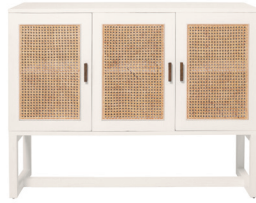

RITA
shown in mindi mike white / rattan
120w 40d 90h
🔧 🗨️ 📏 🖋️