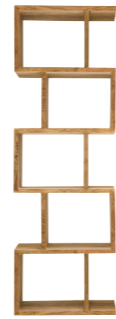

KOTE
shown in rosewood
Zig Zag bookshelf **60w 30d 180h**