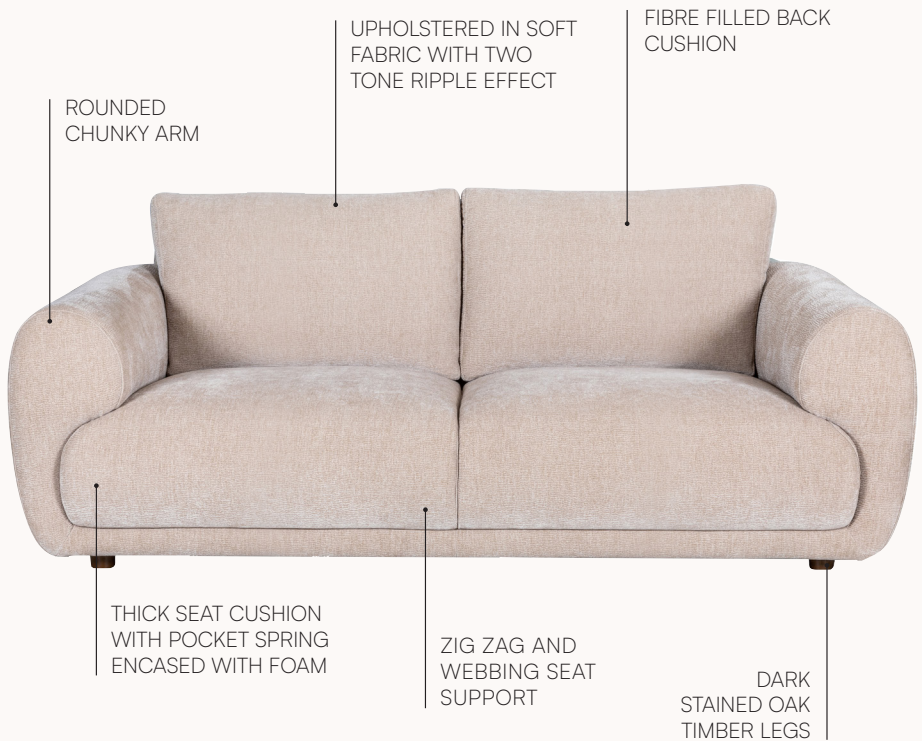

Salina collection.

Salina collection.

Material and finish.

Flora Beige

Flora Green

Flora White

Choose a product.

Armchair
109w 99d 84h

2 Seater
186w 99d 84h

3 Seater
225w 99d 84h

Colour Options

*Our furniture collections may be subject to a variance of up to 3% of that of the dimensions indicated.

OZD.