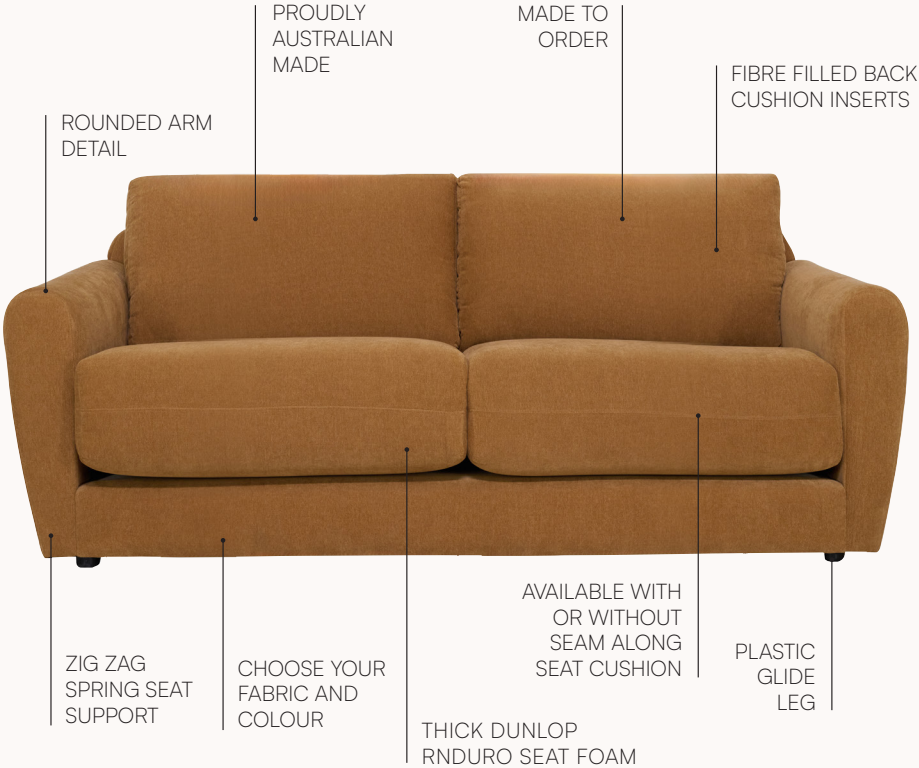

Marbella collection.

Marbella collection.

Choose fabric and colour.

Choose a product.

Armchair
100w 96d 85h

2 Seater
163w 96d 85h

2.5 Seater
190w 96d 85h

3 Seater
228w 96d 85h

Quick
Assembly

Australian
Made

Fabric
Options

Colour
Options

Customise

*Our furniture collections may be subject to a variance of up to 3% of that of the dimensions indicated.

OZD.