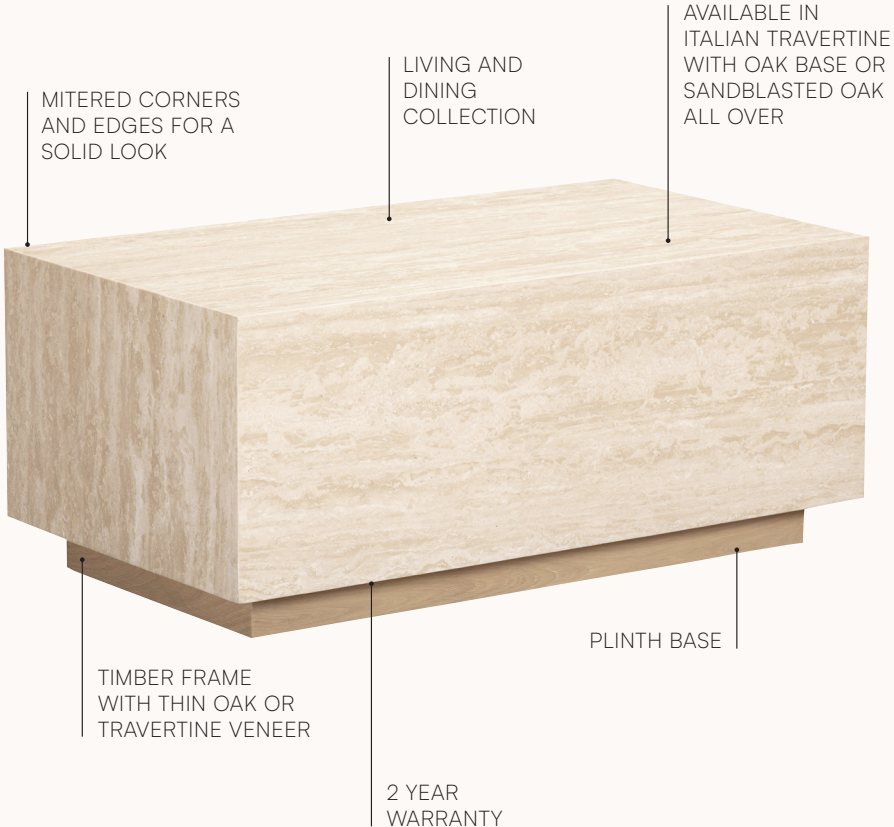

Leola collection.

Leola collection.

Material and finishes.

Sandblast Oak

Sandblast Oak
with Italian Travertine

Choose a product.

Dining Table
150dia 76h

Buffet
160w 45d 75h

Buffet
200w 45d 75h

Entertainment Unit
160w 45d 50h

Entertainment Unit
200w 45d 50h

Rectangle Coffee Table
90w 50d 38h

Rectangle Coffee Table
90w 50d 38h

Square Coffee Table
90w 90d 38h

Square Coffee Table
90w 90d 38h

Square Side Table
50w 50d 48h

Square Side Table
50w 50d 48h

*Our furniture collections may be subject to a variance of up to 3% of that of the dimensions indicated.

OZD.