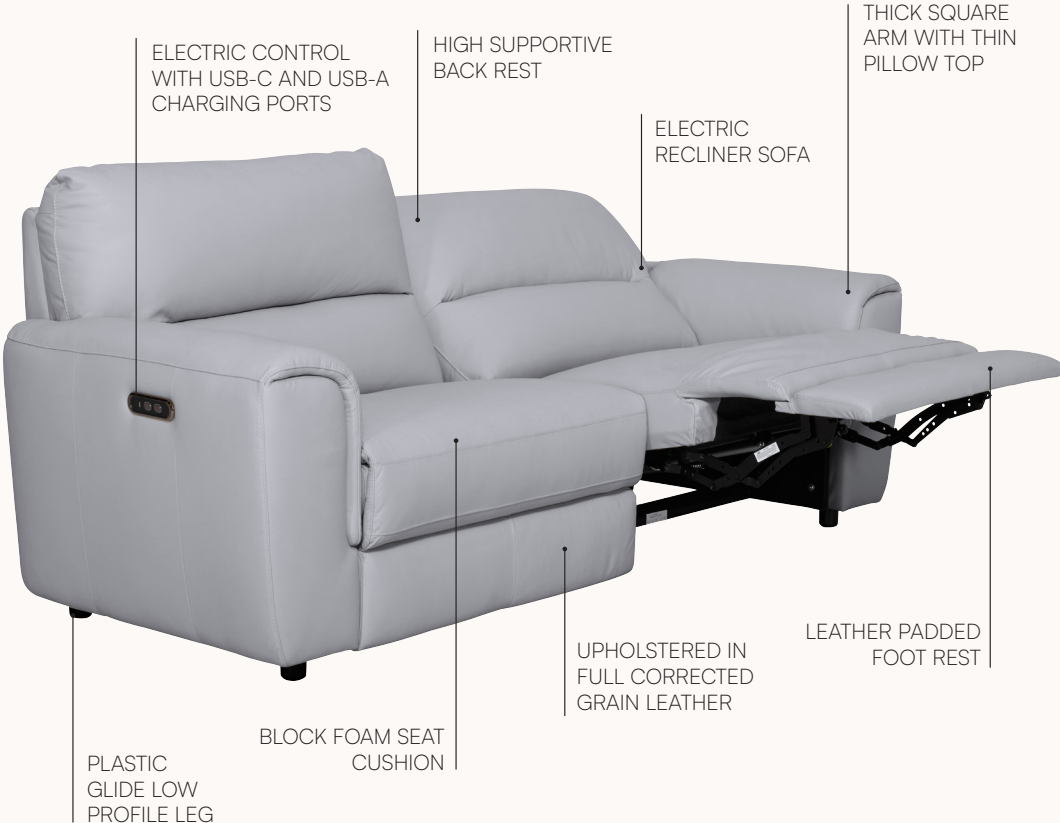

# Dakota collection.

# Dakota collection.

Material and finish.

Leather Frost

Leather Pewter

Choose a product.

**Recliner Armchair**  
113w 96d 94h

**2 Seater Recliner**  
201w 96d 94h

**3 Seater Recliner**  
217w 96d 94h