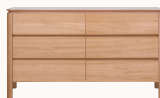

Dresser

140w 46d 78h