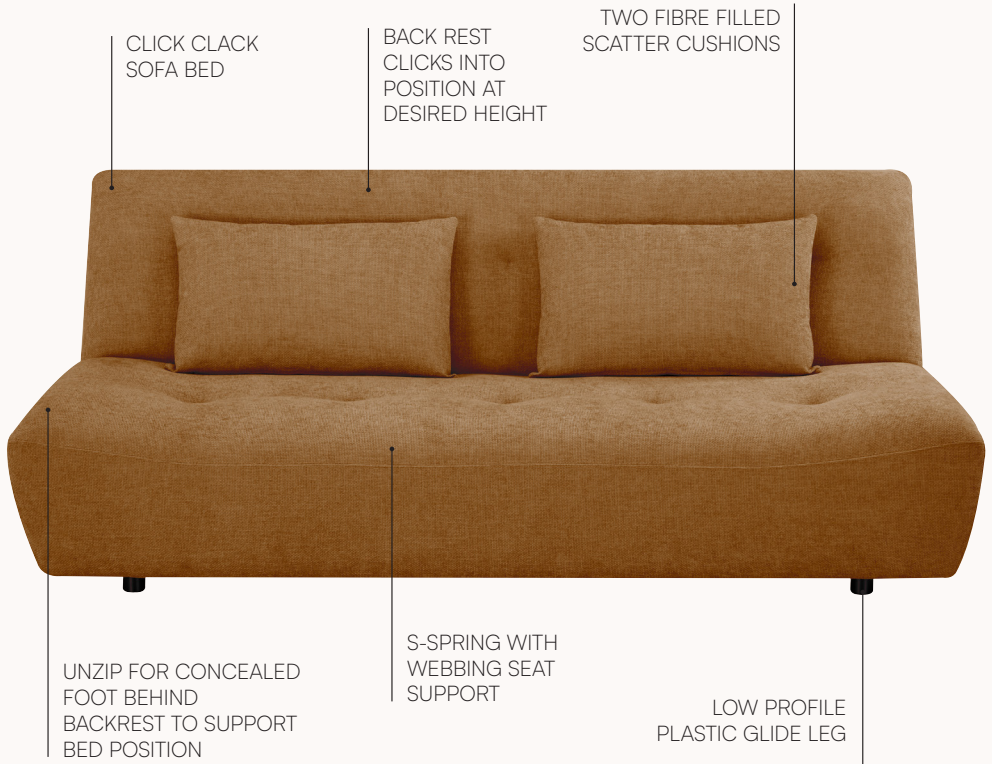

Castro collection.

CLICK CLACK
SOFA BED

BACK REST
CLICKS INTO
POSITION AT
DESIRED HEIGHT

TWO FIBRE FILLED
SCATTER CUSHIONS

UNZIP FOR CONCEALED
FOOT BEHIND
BACKREST TO SUPPORT
BED POSITION

S-SPRING WITH
WEBBING SEAT
SUPPORT

LOW PROFILE
PLASTIC GLIDE LEG

OZD.

Castro collection.

Material and finish.

Breeze Beige

Breeze Maple

Breeze Green

Choose a product.

Sofa Bed
195w 99d 83h

*Our furniture collections may be subject to a variance of up to 3% of that of the dimensions indicated.

OZD.