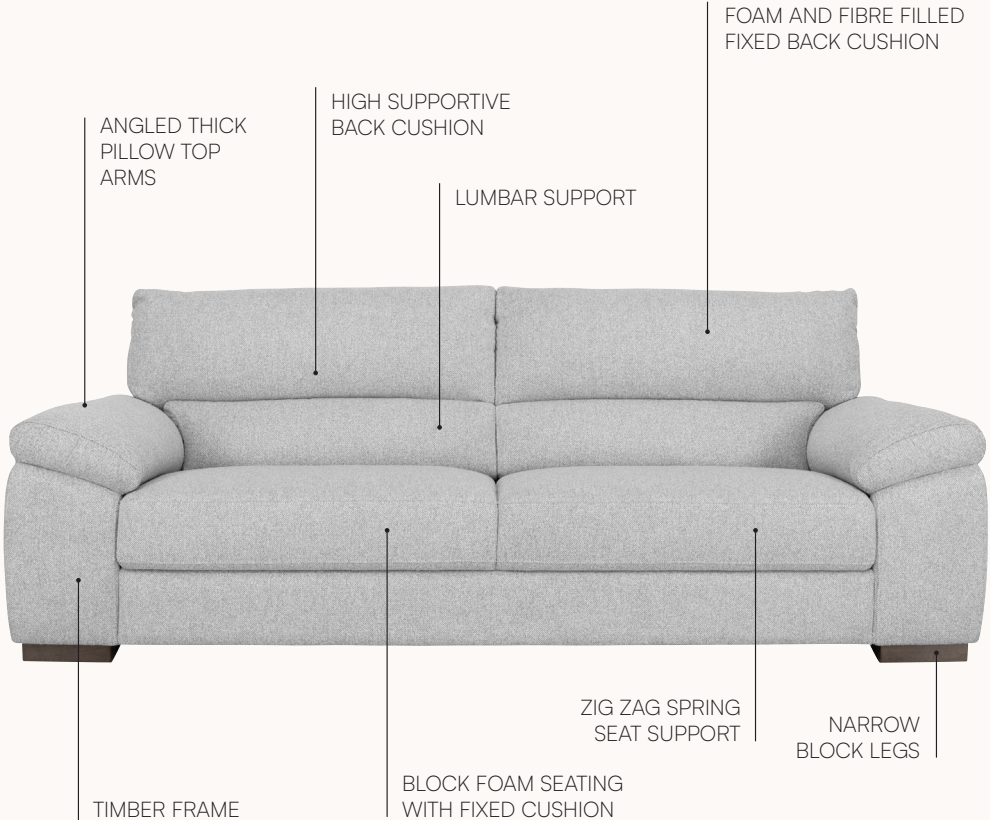

Benson collection.

Benson collection.

Material and finish.

Cobble Linen

Cobble Slate

Choose a product.

Armchair
121w 92d 84h

2 Seater
182w 92d 84h

2.5 Seater
202w 92d 84h

3 Seater
233w 92d 84h

*Our furniture collections may be subject to a variance of up to 3% of that of the dimensions indicated.