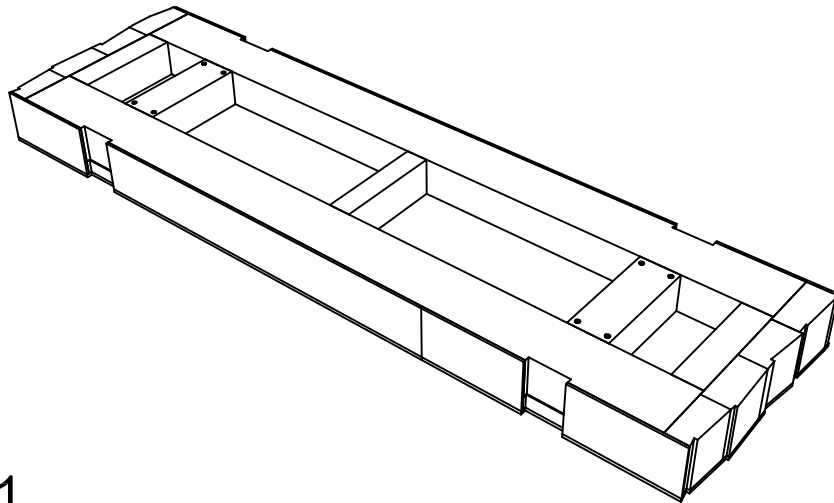

X 12

Ring Small

X 12

Bolt M8 X 50 + Ring Small : 12 Pcs

OT0263431

ASSEMBLY INSTRUCTIONS

MODEL : OTAGO CONSOLE

X 1