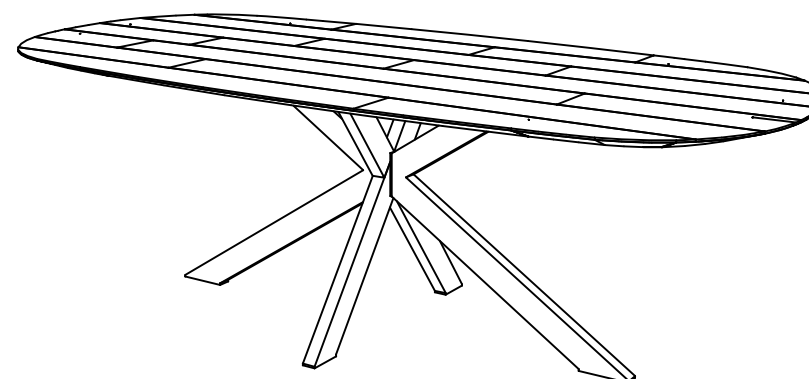

## ASSEMBLY INSTRUCTIONS

MODEL : OVAL DINING TABLE

X 1

X 1

X 16

X 16

**Bolt M8 X 30 Black + Ring Small : 16 Pcs**