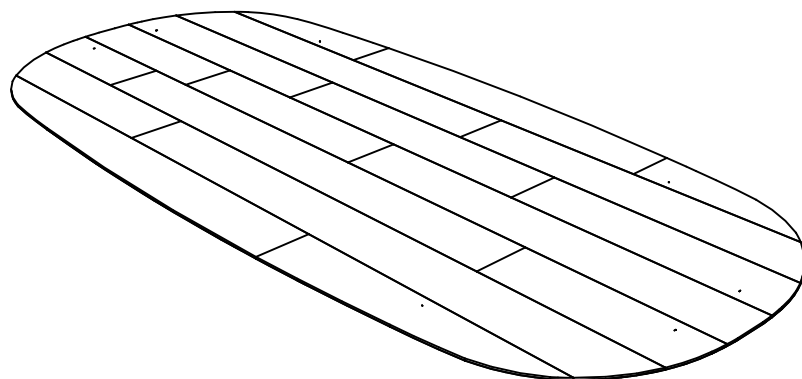

## ASSEMBLY INSTRUCTIONS

MODEL : OVAL DINING TABLE

X 1

X 1

X 16

X 16

**Bolt M8 X 30 Black + Ring Small : 16 Pcs**