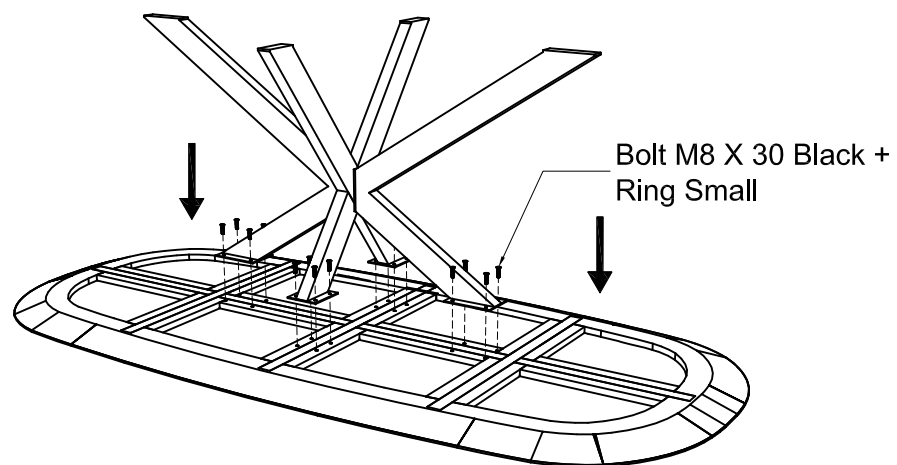

## ASSEMBLY INSTRUCTIONS

MODEL : OVAL DINING TABLE

X 1

X 1

X 16

X 16

**Bolt M8 X 30 Black + Ring Small : 16 Pcs**