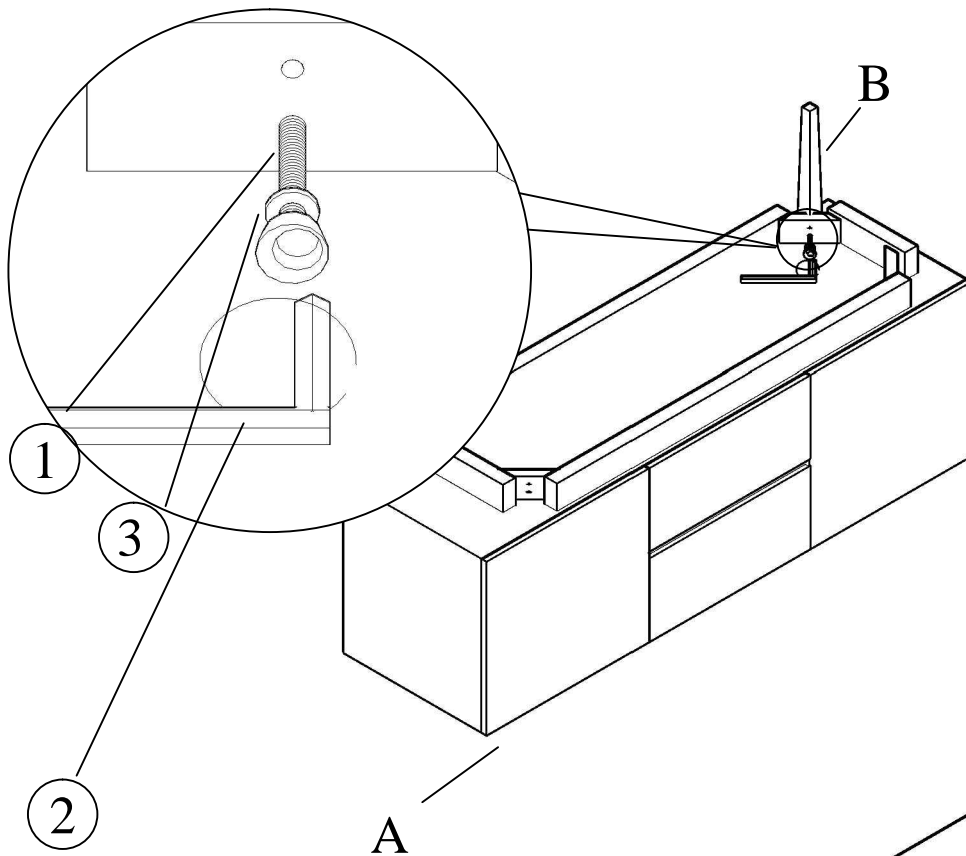

F2105 TV UNIT

1		M6*45	8pcs
2		M6	1pcs
3		Ó18*Ó8	8pcs

 10 MIN

 X2

B * 4PC

STEP 1

FINISHED

Page 1/1

ASSEMBLY INSTRUCTIONS:

F2105 COFFEE TABLE

1		M6*45	8pcs
2		M6	1pcs
3		Ø18*Ø8	8pcs

 10 MIN

 X2

A * 1PC

B * 4PC

STEP 1