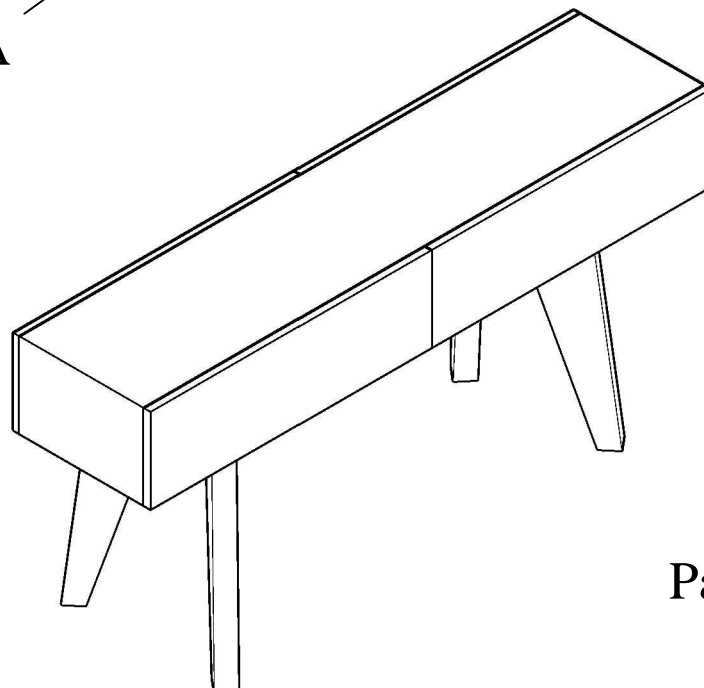

ASSEMBLY INSTRUCTIONS:

F2105 CONSOLE TABLE

1		M6*45	8pcs
2		M6	1pcs
3		Ó18*Ó8	8pcs

 10 MIN

 X2

STEP 1

FINISHED

ASSEMBLY INSTRUCTIONS:

F2105 TV UNIT

1		M6*45	8pcs
2		M6	1pcs
3		Ó18*Ó8	8pcs

 10 MIN

 X2

B * 4PC

STEP 1

FINISHED

Page 1/1

ASSEMBLY INSTRUCTIONS:

F2105 COFFEE TABLE

1		M6*45	8pcs
2		M6	1pcs
3		Ø18*Ø8	8pcs

 10 MIN

 X2

A * 1PC

B * 4PC

STEP 1