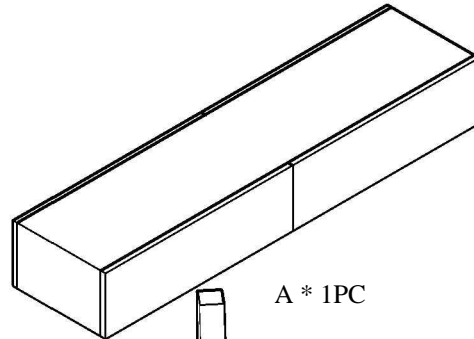

ASSEMBLY INSTRUCTIONS:

F2105 CONSOLE TABLE

1		M6*45	8pcs
2		M6	1pcs
3		Ó18*Ó8	8pcs

 10 MIN

 X2

STEP 1

FINISHED

ASSEMBLY INSTRUCTIONS:

F2105 TV UNIT

1		M6*45	8pcs
2		M6	1pcs
3		Ó18*Ó8	8pcs

 10 MIN

 X2

B * 4PC

STEP 1

FINISHED

Page 1/1