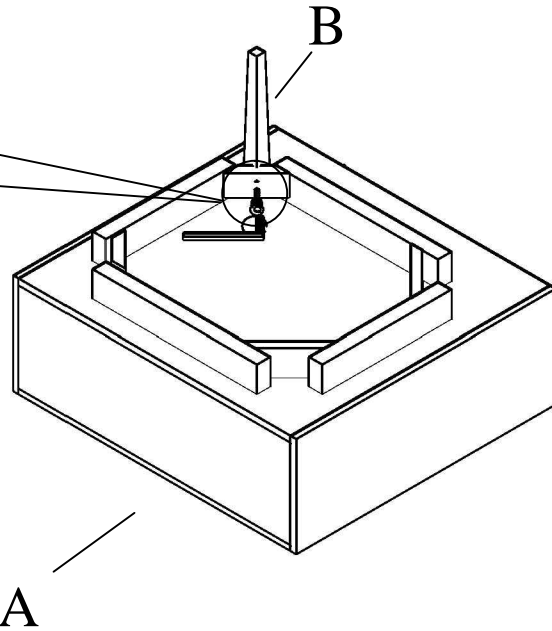

ASSEMBLY INSTRUCTIONS:

F2105 COFFEE TABLE

1		M6*45	8pcs
2		M6	1pcs
3		Ø18*Ø8	8pcs

 10 MIN

 X2

A * 1PC

B * 4PC

STEP 1

FINISHED

ASSEMBLY INSTRUCTIONS:

F2105 LAMP TABLE

1		M6*45	8pcs
2		M6	1pcs
3		Ó18*Ó8	8pcs

 10 MIN

 X2

A * 1PC

B * 4PC

STEP 1

FINISHED

ASSEMBLY INSTRUCTIONS:

F2105 DINING TABLE

1		M8*55	8pcs
2		M8	1pc
3		Ó18*Ó8	8pcs

 10 MIN

 X2

A * 1PC