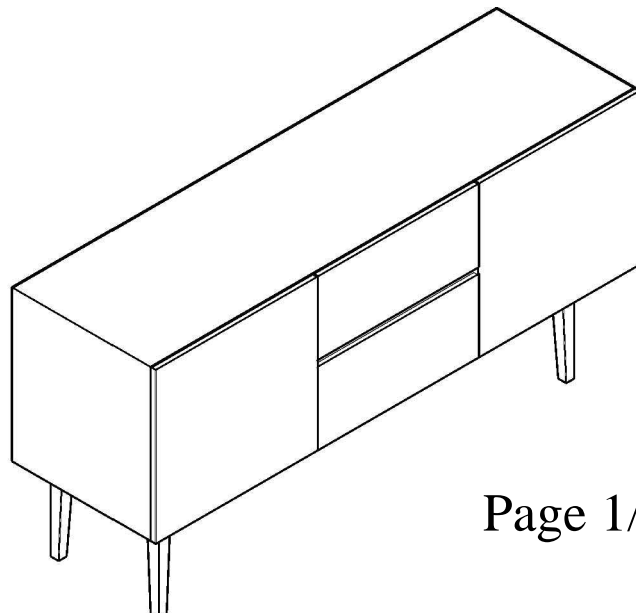

F2105 TV UNIT

1		M6*45	8pcs
2		M6	1pcs
3		Ó18*Ó8	8pcs

 10 MIN

 X2

B * 4PC

STEP 1

FINISHED

Page 1/1

ASSEMBLY INSTRUCTIONS:

F2105 COFFEE TABLE

1		M6*45	8pcs
2		M6	1pcs
3		Ø18*Ø8	8pcs

 10 MIN

 X2

A * 1PC

B * 4PC

STEP 1