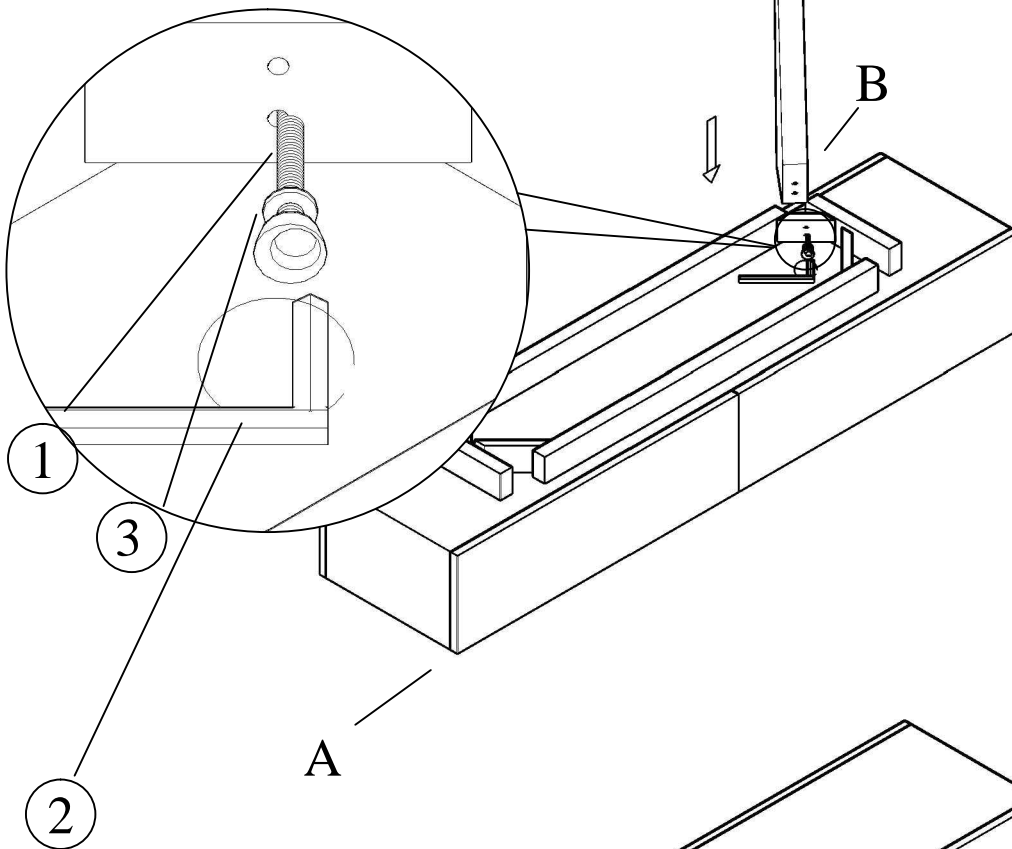

ASSEMBLY INSTRUCTIONS:

F2105 CONSOLE TABLE

1		M6*45	8pcs
2		M6	1pcs
3		Ó18*Ó8	8pcs

 10 MIN

 X2

STEP 1

FINISHED

ASSEMBLY INSTRUCTIONS:

F2105 TV UNIT

1		M6*45	8pcs
2		M6	1pcs
3		Ó18*Ó8	8pcs

 10 MIN

 X2

B * 4PC

STEP 1

FINISHED

Page 1/1

ASSEMBLY INSTRUCTIONS:

F2105 COFFEE TABLE

1		M6*45	8pcs
2		M6	1pcs
3		Ø18*Ø8	8pcs

 10 MIN

 X2

A * 1PC

B * 4PC

STEP 1