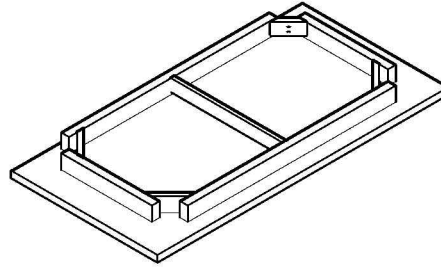

FINISHED

ASSEMBLY INSTRUCTIONS:

F2105 LAMP TABLE

1		M6*45	8pcs
2		M6	1pcs
3		Ó18*Ó8	8pcs

 10 MIN

 X2

A * 1PC

B * 4PC

STEP 1

FINISHED

ASSEMBLY INSTRUCTIONS:

F2105 DINING TABLE

1		M8*55	8pcs
2		M8	1pc
3		Ó18*Ó8	8pcs

 10 MIN

 X2

A * 1PC

B * 4PC

2

1

3

A

B

STEP 1

FINISHED