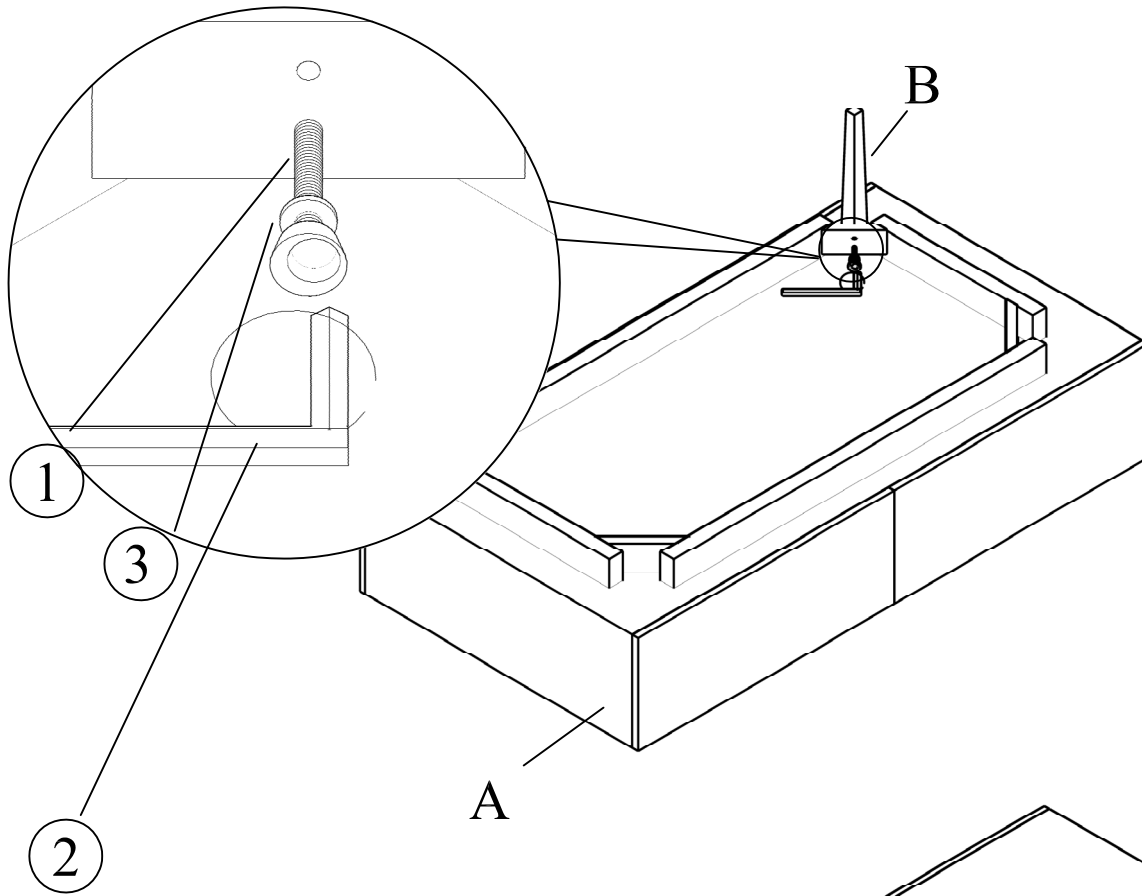

ASSEMBLY INSTRUCTIONS:

F2105 COFFEE TABLE

1		M6*45	8pcs
2		M6	1pcs
3		Ø18*Ø8	8pcs

 10 MIN

 X2

A * 1PC

B * 4PC

STEP 1

FINISHED

ASSEMBLY INSTRUCTIONS:

F2105 LAMP TABLE

1		M6*45	8pcs
2		M6	1pcs
3		Ó18*Ó8	8pcs

 10 MIN

 X2

A * 1PC

B * 4PC