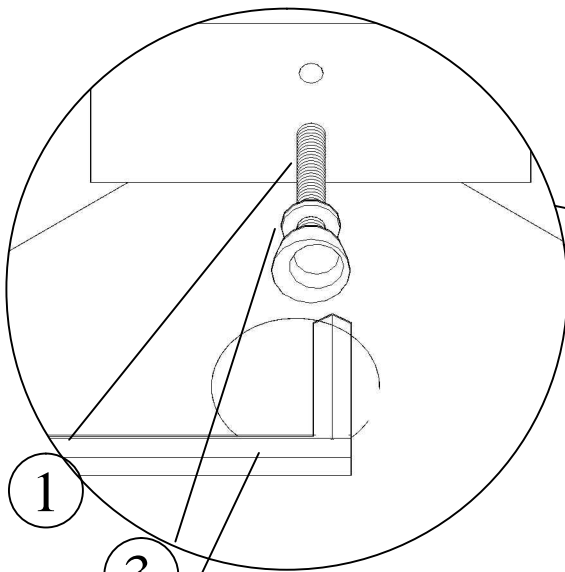

ASSEMBLY INSTRUCTIONS:

F2105 COFFEE TABLE

1		M6*45	8pcs
2		M6	1pcs
3		Ø18*Ø8	8pcs

 10 MIN

 X2

A * 1PC

B * 4PC

STEP 1

FINISHED

ASSEMBLY INSTRUCTIONS:

F2105 LAMP TABLE

1		M6*45	8pcs
2		M6	1pcs
3		Ó18*Ó8	8pcs

 10 MIN

 X2

A * 1PC

B * 4PC

STEP 1

FINISHED

ASSEMBLY INSTRUCTIONS:

F2105 DINING TABLE

1		M8*55	8pcs
2		M8	1pc
3		Ó18*Ó8	8pcs

 10 MIN

 X2

A * 1PC